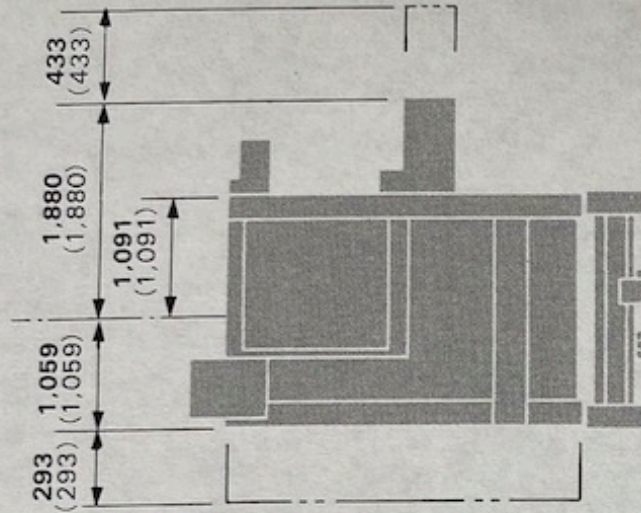

SUMMIT-100
(SUMMIT-115)

分電盤

SUMMIT-100 = 17,010mm
(SUMMIT-90・115 = 17,330mm)