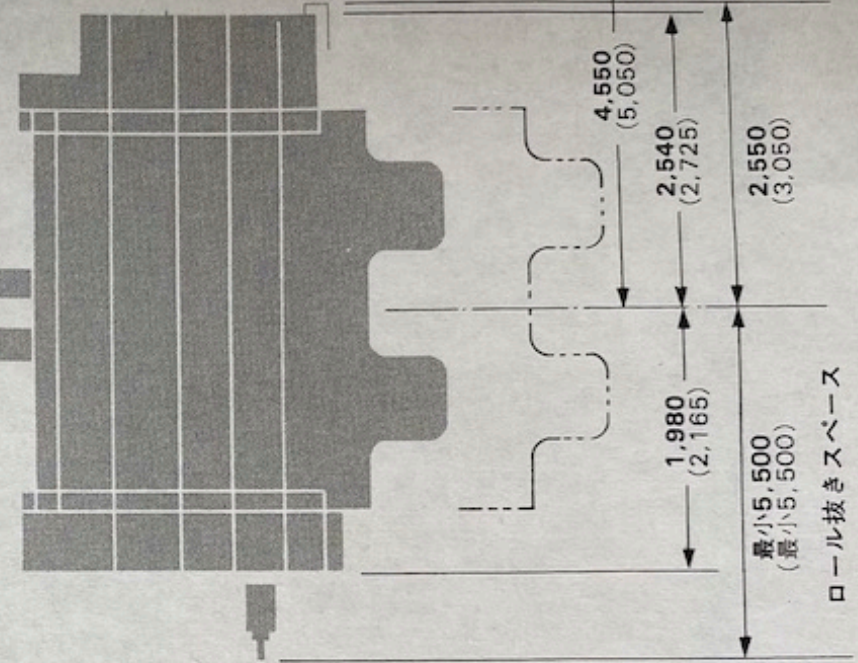

SUMMIT-100
(SUMMIT-115)

分電盤

SUMMIT-100 = 17,010mm
(SUMMIT-90・115 = 17,330mm)